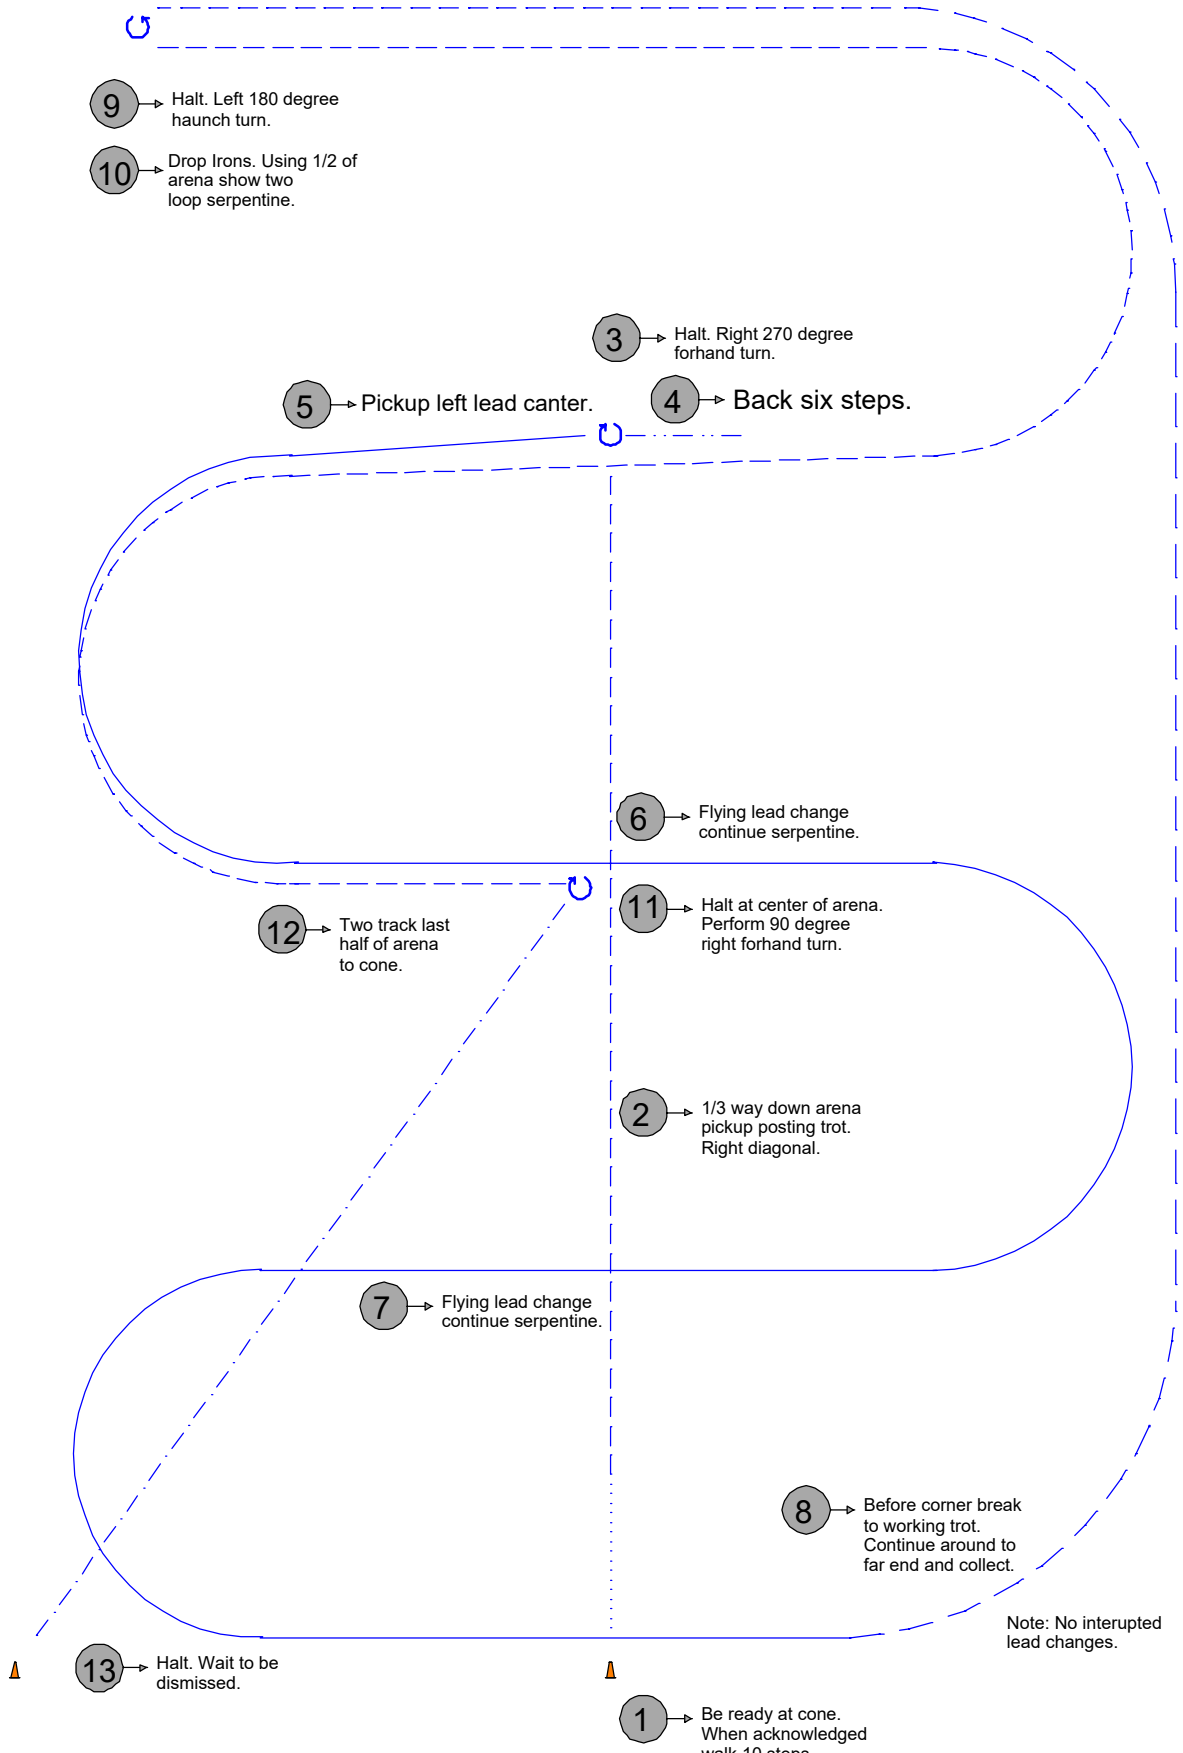

Arena
Harwood

Pattern
Huntseat

Walk Trot/Jog ----- Lope/Canter _____
 Back - - - - - Ext. Trot/Jog - - - - - Two Track - - - - -

Drawn By	Date
Jeff Floyd	6/11/24