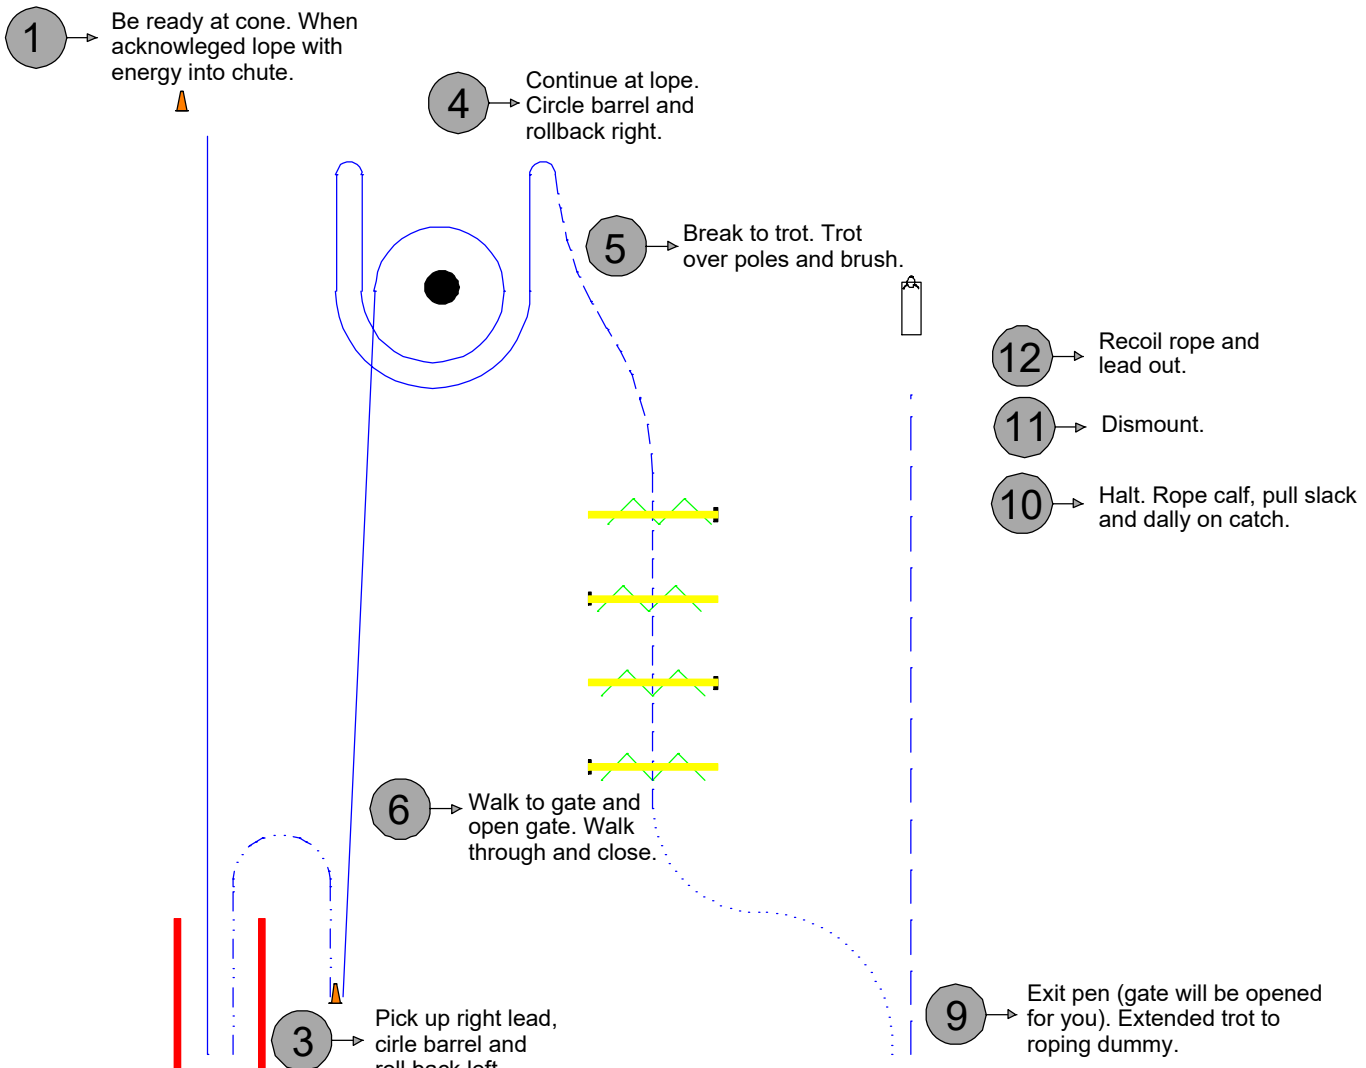

Arena
Harwood

Pattern
Working Rancher

Walk Trot/Jog ----- Lope/Canter _____
 Back Ext. Trot/Jog ----- Side Pass _____

Drawn By	Date
Jeff Floyd	6/11/24