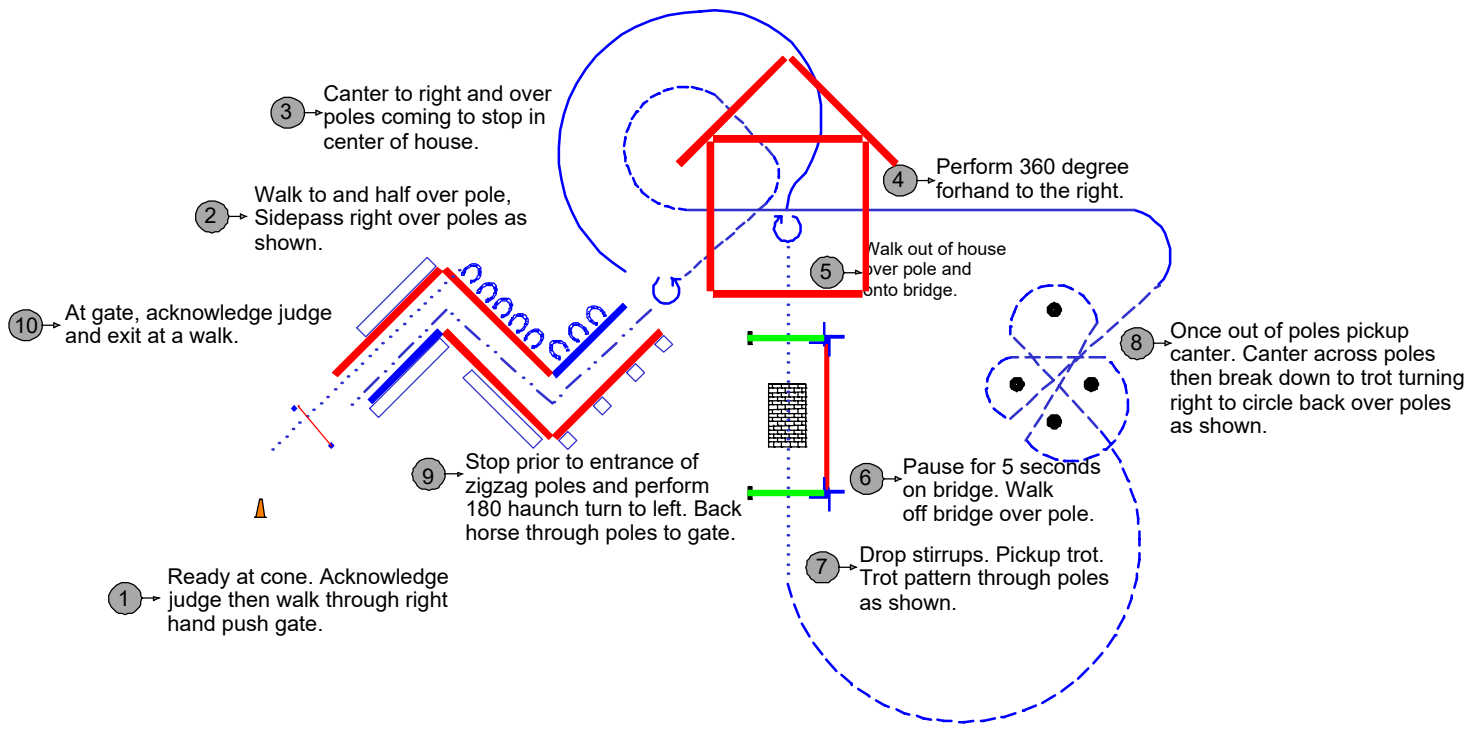

Arena
Harwood

Pattern
Trail

Walk Trot/Jog - - - - - Lope/Canter _____
 Back _____ Ext. Trot/Jog - - - - - Side Pass _____

Drawn By	Date
Jeff Floyd	6/11/24