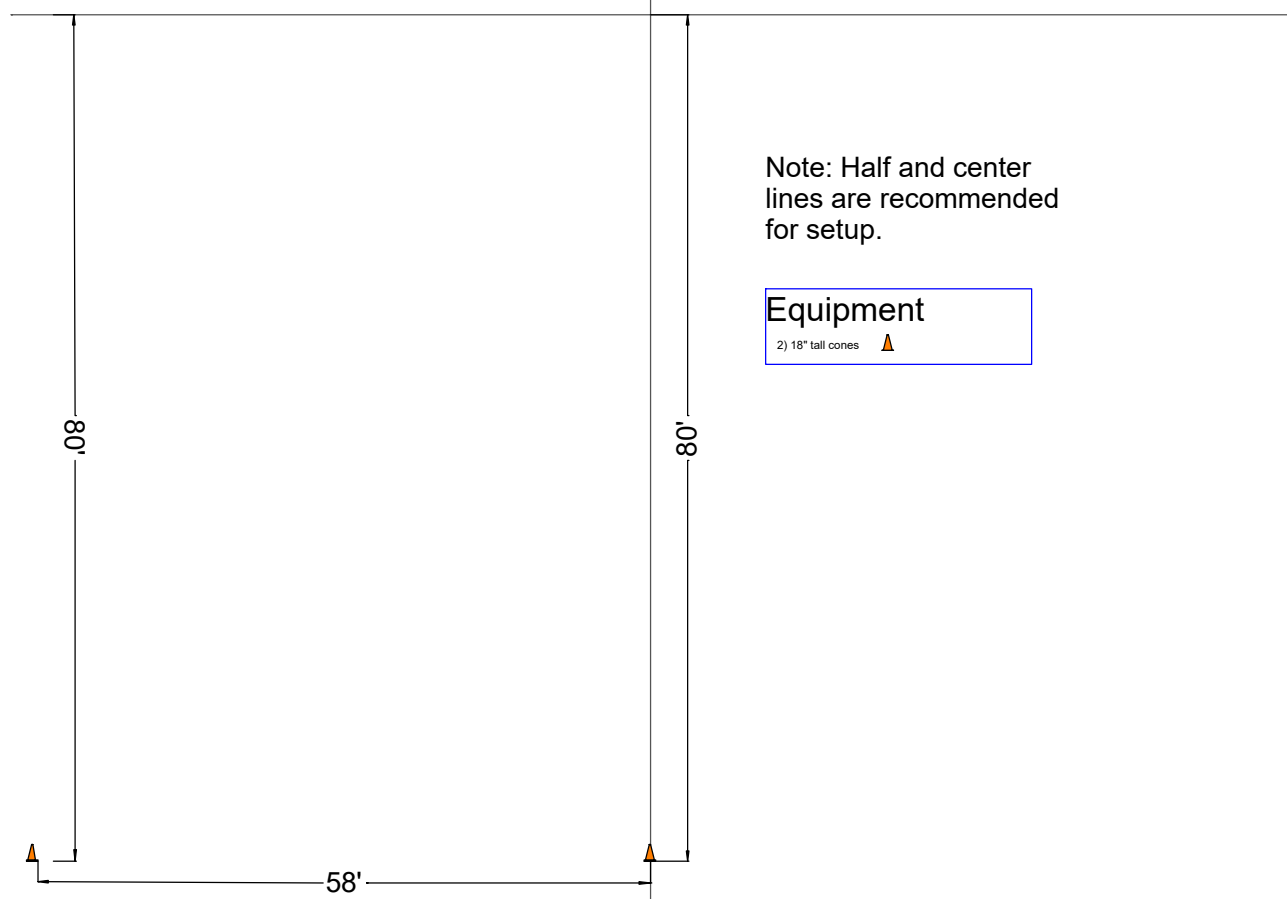

Arena
Harwood

Setup
Huntseat

Note: Half and center lines are recommended for setup.

Equipment
2) 18" tall cones ▲

Drawn By	Date
Jeff Floyd	6/11/24