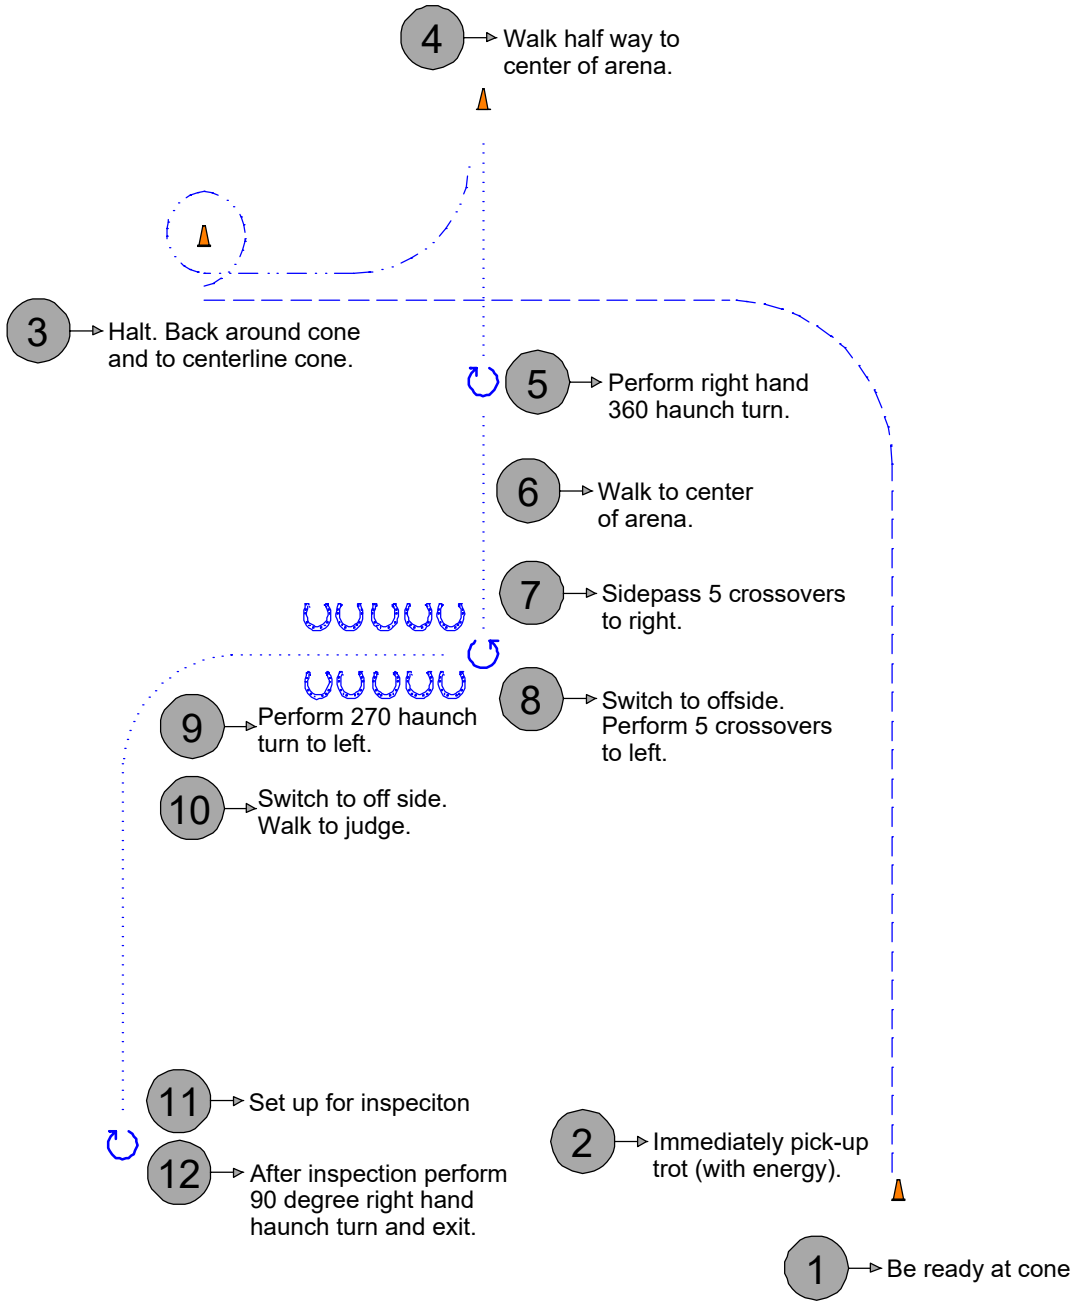

**Arena**  
Ardell

**Pattern**  
Showmanship Jackpot

Walk ..... Trot/Jog ----- Lope/Canter \_\_\_\_\_  
 Back - - - - - Ext. Trot/Jog - - - - - Side Pass ~~~~~

Drawn By	Date
Jeff Floyd	6/11/24