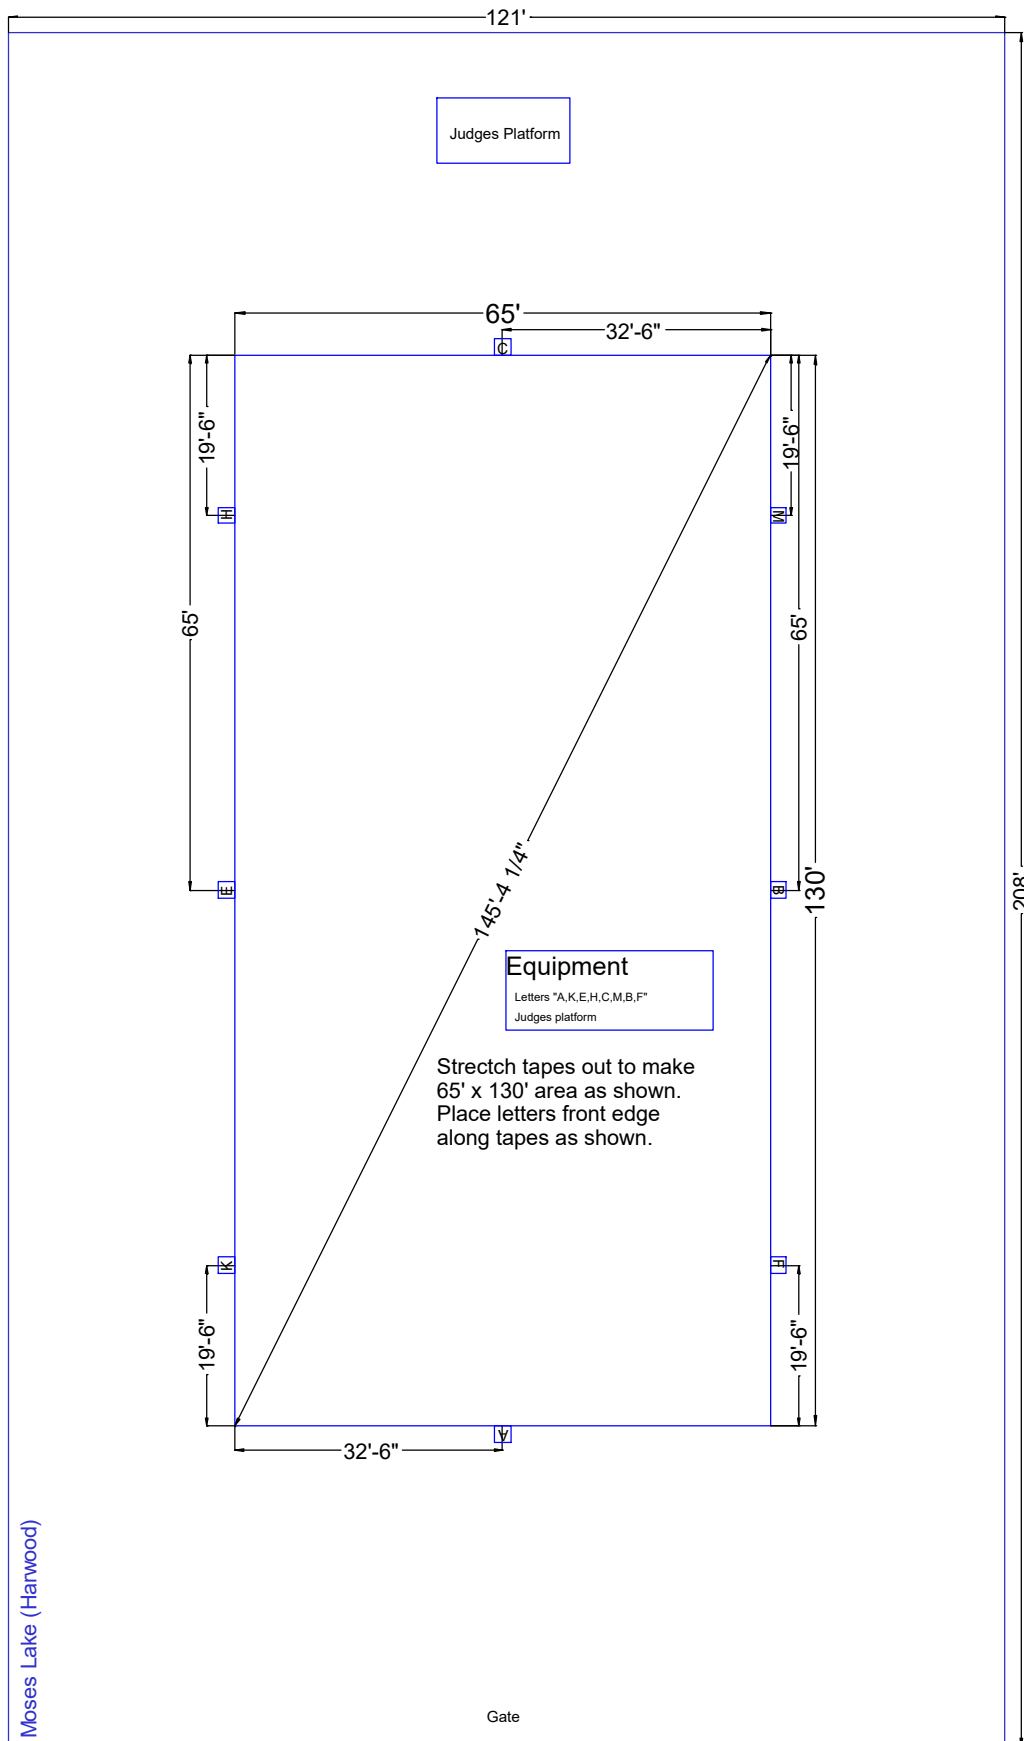

Arena  
Harwood

Setup  
Working Pairs

Drawn By	Date
Jeff Floyd	6/11/24