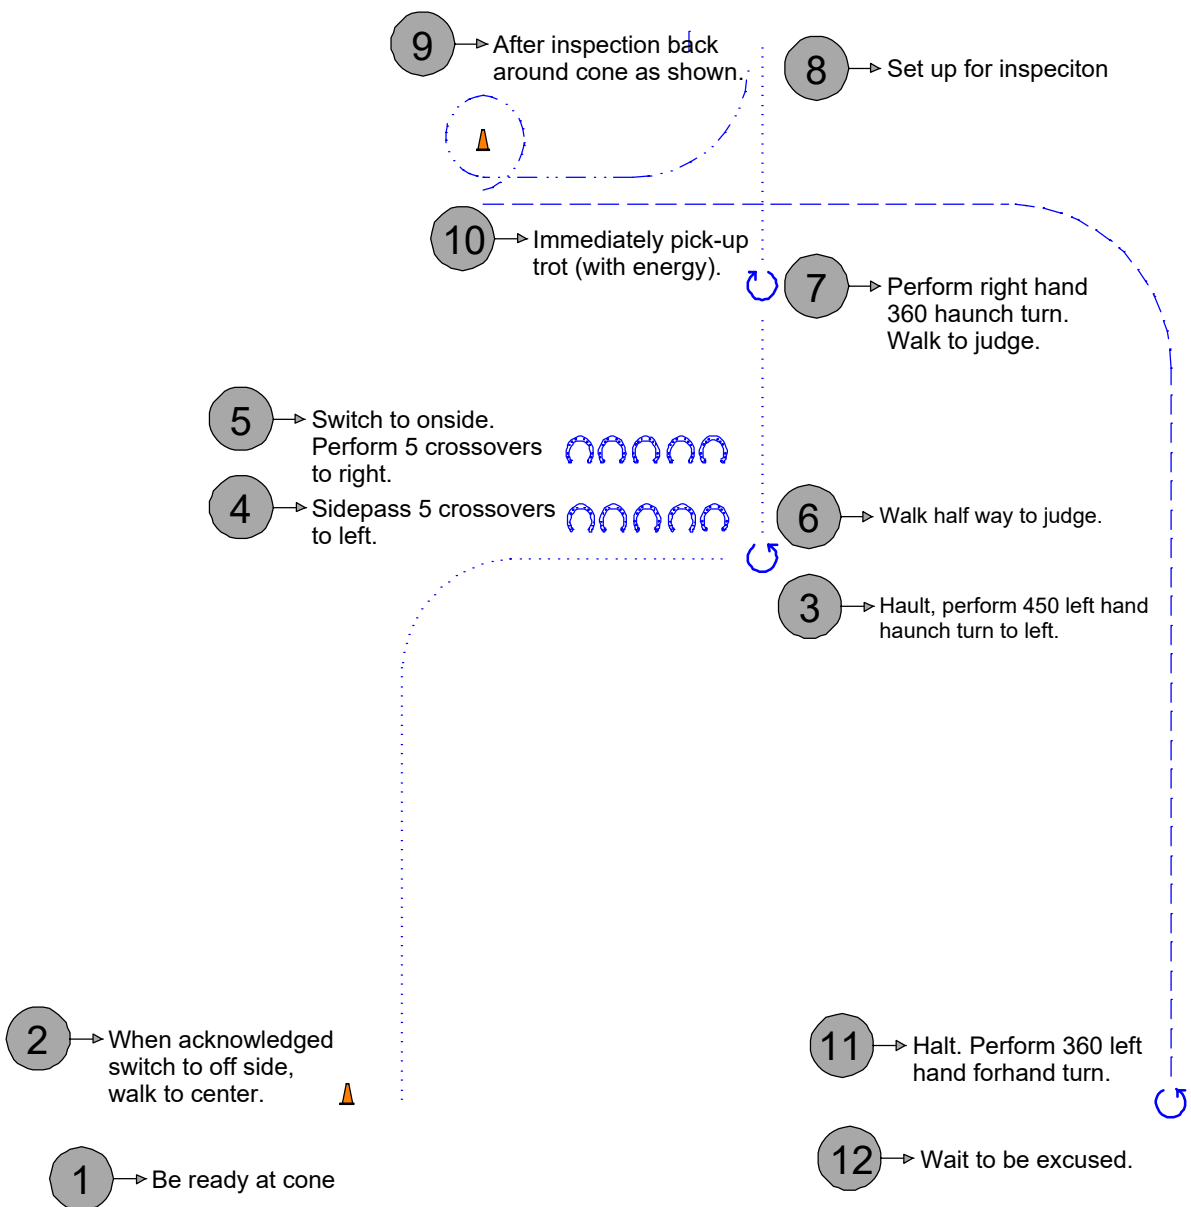

Arena
Ardell

Pattern
Showmanship

Walk Trot/Jog ----- Lope/Canter _____
 Back Ext. Trot/Jog ----- Side Pass ~~~~~

Drawn By	Date
Jeff Floyd	6/11/24