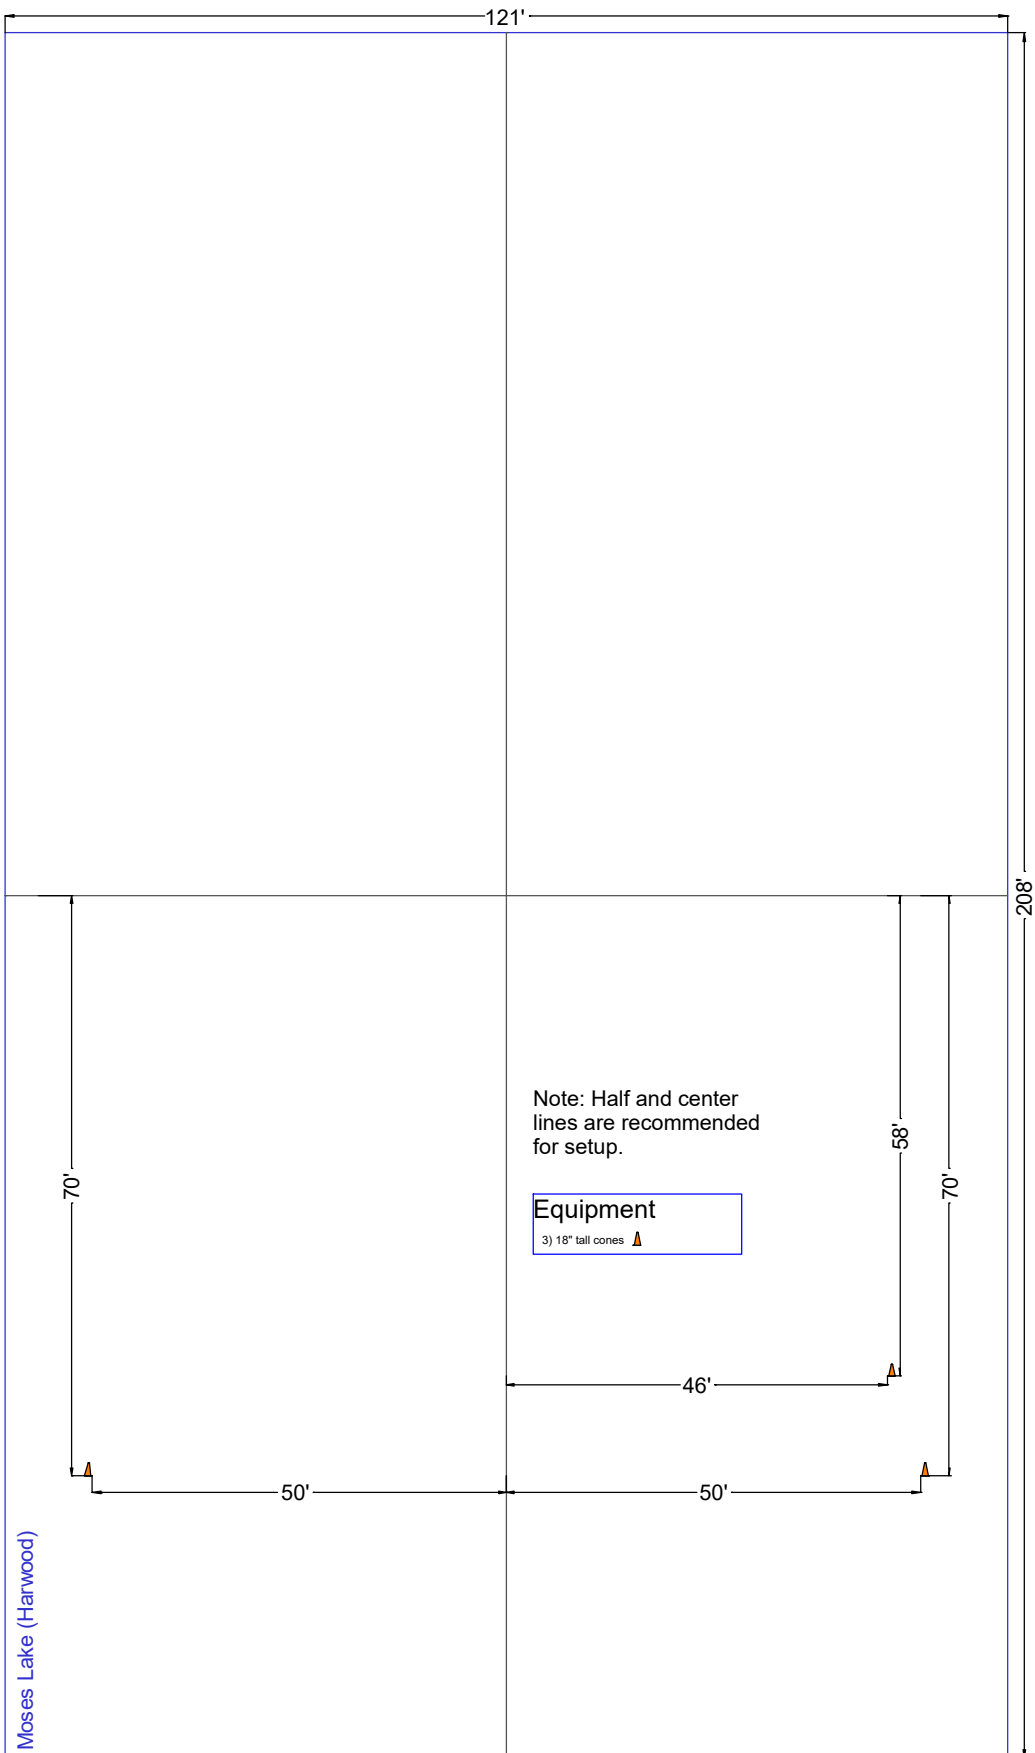

Arena
Harwood

Setup
Western/Stock Seat

Moses Lake (Harwood)

Drawn By	Date
Jeff Floyd	6/11/24